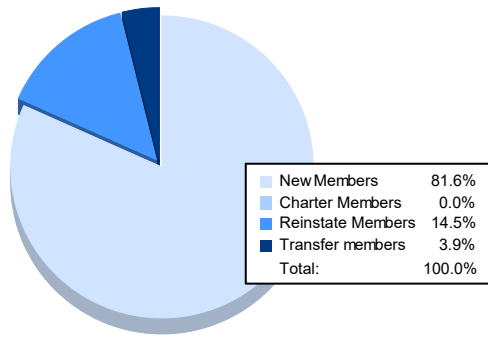

Year	New Clubs	Dropped Clubs	Gain/ Loss Clubs	New Members	Charter Members	Reinstate Members	Transfer Members	Total Member Added	Total Members Dropped	Gain/ Loss Members
2016-2017	1	0	1	105	21	5	12	143	123	20
2017-2018	0	0	0	100	0	14	3	117	128	-11
2018-2019	0	0	0	80	1	14	0	95	164	-69
2019-2020	0	1	-1	75	0	5	2	82	110	-28
2020-2021	0	2	-2	62	0	11	3	76	148	-72
<b>Average</b>	<b>0</b>	<b>1</b>	<b>0</b>	<b>84</b>	<b>4</b>	<b>10</b>	<b>4</b>	<b>103</b>	<b>135</b>	<b>-32</b>

### Membership Composition June 2021 Cumulative