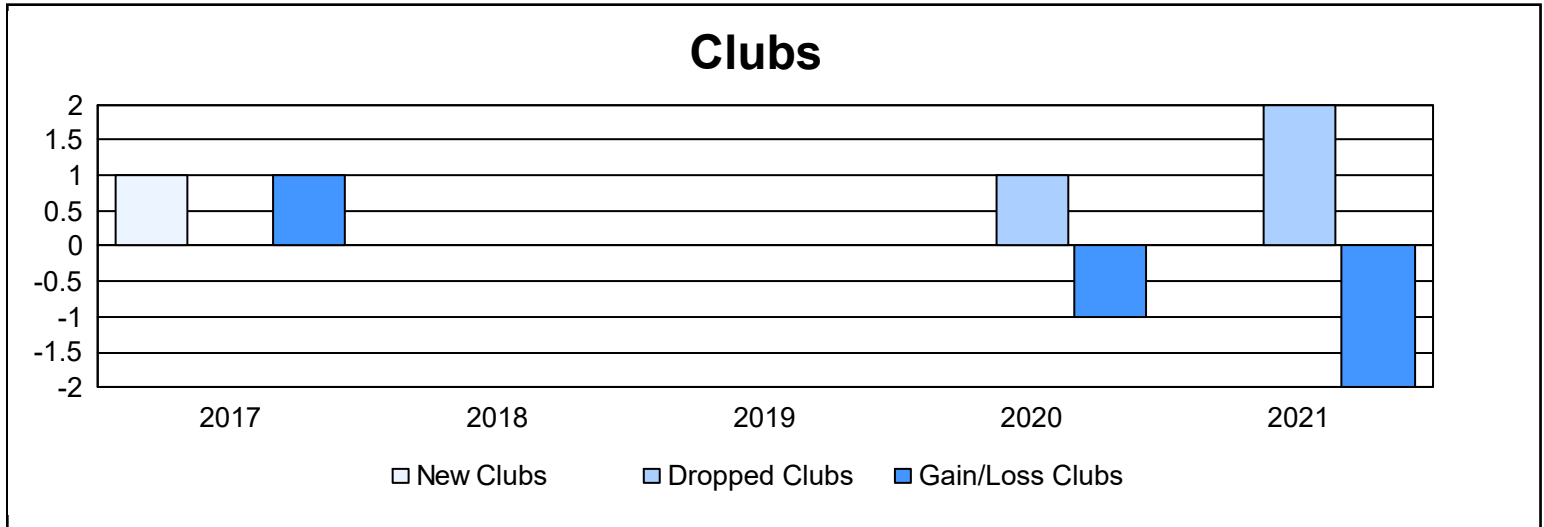

Year	New Clubs	Dropped Clubs	Gain/ Loss Clubs	New Members	Charter Members	Reinstate Members	Transfer Members	Total Member Added	Total Members Dropped	Gain/ Loss Members
2016-2017	1	0	1	105	21	5	12	143	123	20
2017-2018	0	0	0	100	0	14	3	117	128	-11
2018-2019	0	0	0	80	1	14	0	95	164	-69
2019-2020	0	1	-1	75	0	5	2	82	110	-28
2020-2021	0	2	-2	62	0	11	3	76	148	-72
<b>Average</b>	<b>0</b>	<b>1</b>	<b>0</b>	<b>84</b>	<b>4</b>	<b>10</b>	<b>4</b>	<b>103</b>	<b>135</b>	<b>-32</b>

### Membership Composition June 2021 Cumulative