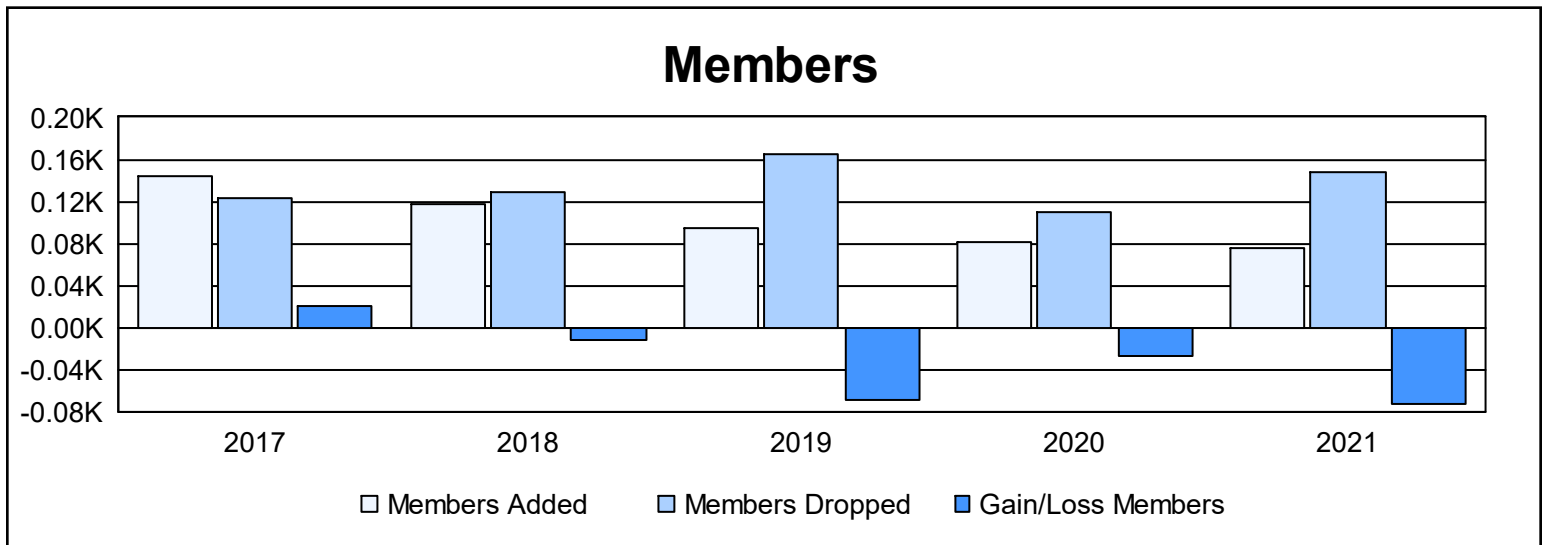

Year	New Clubs	Dropped Clubs	Gain/ Loss Clubs	New Members	Charter Members	Reinstate Members	Transfer Members	Total Member Added	Total Members Dropped	Gain/ Loss Members
2016-2017	1	0	1	105	21	5	12	143	123	20
2017-2018	0	0	0	100	0	14	3	117	128	-11
2018-2019	0	0	0	80	1	14	0	95	164	-69
2019-2020	0	1	-1	75	0	5	2	82	110	-28
2020-2021	0	2	-2	62	0	11	3	76	148	-72
<b>Average</b>	<b>0</b>	<b>1</b>	<b>0</b>	<b>84</b>	<b>4</b>	<b>10</b>	<b>4</b>	<b>103</b>	<b>135</b>	<b>-32</b>

### Membership Composition June 2021 Cumulative